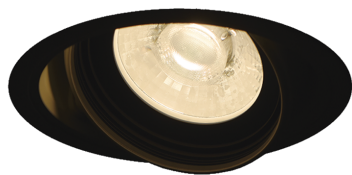

Item no. DD126-4035B9030-LX

Series Name: Cledy versa L-G (DD126-LX)

Installation	Recessed mount
Type	High-efficiency Lens type adjustable downlight
Fixture wattage	38.5W
Beam angle	29deg
Color Temp.	3000K
CRI	Ra>90
Luminous	3776 lm
Body	Die-castaluminumalloy
Body finish	N/A
Trim finish	Black
Reflector finish	N/A
IP Rate	IP20
Light source	COB module
Input Voltage	AC220~240V
Dimming Type	Non-Dimmable
Certificate	CE,CCC
Cut Hole	150mm