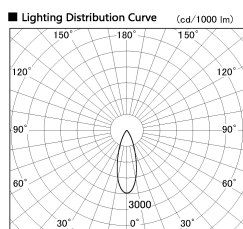

Item no. DD126-4035B9030-LX

Series Name: Cledy versa L-G (DD126-LX)

Installation	Recessed mount
Type	High-efficiency Lens type adjustable downlight
Fixture wattage	38.5W
Beam angle	29deg
Color Temp.	3000K
CRI	Ra>90
Luminous	3776 lm
Body	Die-castaluminumalloy
Body finish	N/A
Trim finish	Black
Reflector finish	N/A
IP Rate	IP20
Light source	COB module
Input Voltage	AC220~240V
Dimming Type	Non-Dimmable
Certificate	CE,CCC
Cut Hole	150mm