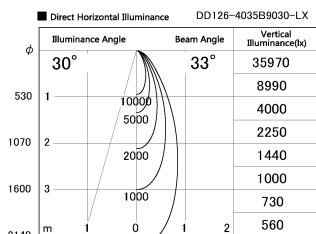

Item no. DD126-4035B9030-LX

Series Name: Cledy versa L-G (DD126-LX)

Installation	Recessed mount
Type	High-efficiency Lens type adjustable downlight
Fixture wattage	38.5W
Beam angle	29deg
Color Temp.	3000K
CRI	Ra>90
Luminous	3776 lm
Body	Die-castaluminumalloy
Body finish	N/A
Trim finish	Black
Reflector finish	N/A
IP Rate	IP20
Light source	COB module
Input Voltage	AC220~240V
Dimming Type	Non-Dimmable
Certificate	CE,CCC
Cut Hole	150mm