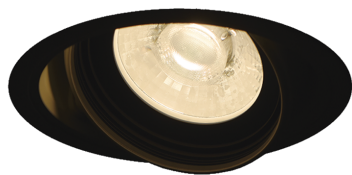

Item no. DD126-4055B9030-LX

Series Name: Cledy versa L-G (DD126-LX)

Installation	Recessed mount
Type	High-efficiency Lens type adjustable downlight
Fixture wattage	38.5W
Beam angle	40deg
Color Temp.	3000K
CRI	Ra>90
Luminous	3629 lm
Body	Die-cast aluminum alloy
Body finish	N/A
Trim finish	Black
Reflector finish	N/A
IP Rate	IP20
Light source	COB module
Input Voltage	AC220~240V
Dimming Type	Non-Dimmable
Certificate	CE,CCC
Cut Hole	150mm