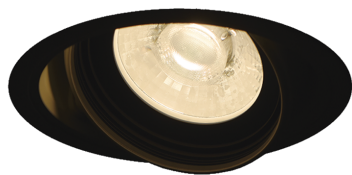

Item no. DD126-3215B9030-LX

Series Name: Cledy versa L-G (DD126-LX)

Installation	Recessed mount
Type	High-efficiency Lens type adjustable downlight
Fixture wattage	32W
Beam angle	20deg
Color Temp.	3000K
CRI	Ra>90
Luminous	2515 lm
Body	Die-cast aluminum alloy
Body finish	N/A
Trim finish	Black
Reflector finish	N/A
IP Rate	IP20
Light source	COB module
Input Voltage	AC220~240V
Dimming Type	Non-Dimmable
Certificate	CE,CCC
Cut Hole	125mm

Direct Horizontal Illuminance DD126-3215B9030-LX

φ	Illuminance Angle	Beam Angle	Vertical Illuminance (lx)
14°	15°		117860
1	50000		29470
	20000		13100
	10000		7370
2			4710
	5000		3270
3			2410
980 m			1840