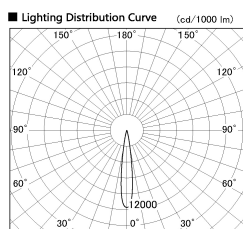

Item no. DD126-3215B9030-LX

Series Name: Cledy versa L-G (DD126-LX)

Installation	Recessed mount
Type	High-efficiency Lens type adjustable downlight
Fixture wattage	32W
Beam angle	20deg
Color Temp.	3000K
CRI	Ra>90
Luminous	2515 lm
Body	Die-cast aluminum alloy
Body finish	N/A
Trim finish	Black
Reflector finish	N/A
IP Rate	IP20
Light source	COB module
Input Voltage	AC220~240V
Dimming Type	Non-Dimmable
Certificate	CE,CCC
Cut Hole	125mm

Direct Horizontal Illuminance DD126-3215B9030-LX

φ	Illuminance Angle	Beam Angle	Vertical Illuminance (lx)
14°	15°		117860
1	50000		29470
	20000		13100
	10000		7370
2			4710
	5000		3270
3			2410
980 m			1840