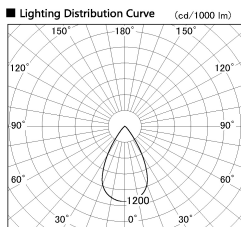

Item no. DD126-3255B9030-LX

Series Name: Cledy versa L-G (DD126-LX)

Installation	Recessed mount
Type	High-efficiency Lens type adjustable downlight
Fixture wattage	32W
Beam angle	20deg
Color Temp.	3000K
CRI	Ra>90
Luminous	2595 lm
Body	Die-cast aluminum alloy
Body finish	N/A
Trim finish	Black
Reflector finish	N/A
IP Rate	IP20
Light source	COB module
Input Voltage	AC220~240V
Dimming Type	Non-Dimmable
Certificate	CE,CCC
Cut Hole	125mm