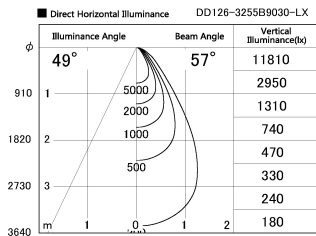

Item no. DD126-3255B9030-LX

Series Name: Cledy versa L-G (DD126-LX)

Installation	Recessed mount
Type	High-efficiency Lens type adjustable downlight
Fixture wattage	32W
Beam angle	20deg
Color Temp.	3000K
CRI	Ra>90
Luminous	2595 lm
Body	Die-cast aluminum alloy
Body finish	N/A
Trim finish	Black
Reflector finish	N/A
IP Rate	IP20
Light source	COB module
Input Voltage	AC220~240V
Dimming Type	Non-Dimmable
Certificate	CE,CCC
Cut Hole	125mm