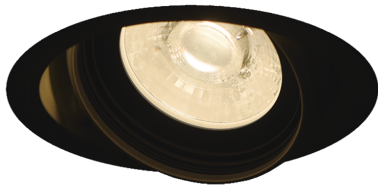

Item no. DD126-2515B9030-LX

Series Name: Cledy versa L-G (DD126-LX)

■ Direct Horizontal Illuminance DD126-2515B9030-LX

φ	Illuminance Angle	Beam Angle	Vertical Illuminance (lx)
	12°	13°	104890
210	50000		26220
	20000		11650
420	10000		6560
	5000		4200
630			2910
			2140
840			1640

Installation	Recessed mount
Type	High-efficiency Lens type adjustable downlight
Fixture wattage	24W
Beam angle	55deg
Color Temp.	3000K
CRI	Ra>90
Luminous	1855 lm
Body	Die-cast aluminum alloy
Body finish	N/A
Trim finish	Black
Reflector finish	N/A
IP Rate	IP20
Light source	COB module
Input Voltage	AC220~240V
Dimming Type	Non-Dimmable
Certificate	CE,CCC
Cut Hole	125mm