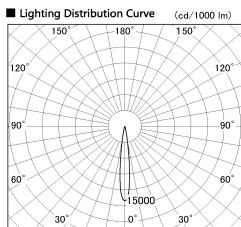

Item no. DD126-2515B9030-LX

Series Name: Cledy versa L-G (DD126-LX)

■ Direct Horizontal Illuminance DD126-2515B9030-LX

φ	Illuminance Angle	Beam Angle	Vertical Illuminance (lx)
	12°	13°	104890
210	50000		26220
	20000		11650
420	10000		6560
	5000		4200
630			2910
			2140
840			1640

Installation	Recessed mount
Type	High-efficiency Lens type adjustable downlight
Fixture wattage	24W
Beam angle	55deg
Color Temp.	3000K
CRI	Ra>90
Luminous	1855 lm
Body	Die-cast aluminum alloy
Body finish	N/A
Trim finish	Black
Reflector finish	N/A
IP Rate	IP20
Light source	COB module
Input Voltage	AC220~240V
Dimming Type	Non-Dimmable
Certificate	CE,CCC
Cut Hole	125mm