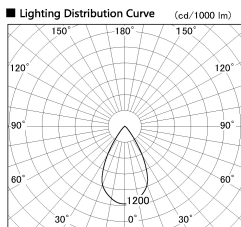

Item no. DD126-2555B9030-LX

Series Name: Cledy versa L-G (DD126-LX)

Installation	Recessed mount
Type	High-efficiency Lens type adjustable downlight
Fixture wattage	24W
Beam angle	54deg
Color Temp.	3000K
CRI	Ra>90
Luminous	1921 lm
Body	Die-cast aluminum alloy
Body finish	N/A
Trim finish	Black
Reflector finish	N/A
IP Rate	IP20
Light source	COB module
Input Voltage	AC220~240V
Dimming Type	Non-Dimmable
Certificate	CE,CCC
Cut Hole	125mm