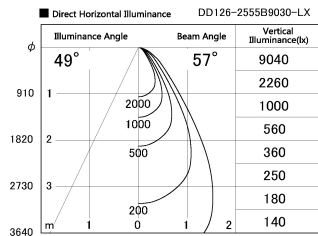

Item no. DD126-2555B9030-LX

Series Name: Cledy versa L-G (DD126-LX)

Installation	Recessed mount
Type	High-efficiency Lens type adjustable downlight
Fixture wattage	24W
Beam angle	54deg
Color Temp.	3000K
CRI	Ra>90
Luminous	1921 lm
Body	Die-cast aluminum alloy
Body finish	N/A
Trim finish	Black
Reflector finish	N/A
IP Rate	IP20
Light source	COB module
Input Voltage	AC220~240V
Dimming Type	Non-Dimmable
Certificate	CE,CCC
Cut Hole	125mm