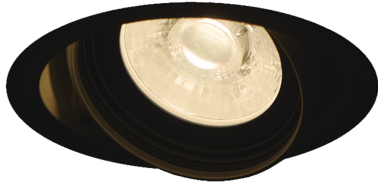

Item no. DD126-2555B9030-LX

Series Name: Cledy versa L-G (DD126-LX)

Installation	Recessed mount
Type	High-efficiency Lens type adjustable downlight
Fixture wattage	24W
Beam angle	54deg
Color Temp.	3000K
CRI	Ra>90
Luminous	1921 lm
Body	Die-cast aluminum alloy
Body finish	N/A
Trim finish	Black
Reflector finish	N/A
IP Rate	IP20
Light source	COB module
Input Voltage	AC220~240V
Dimming Type	Non-Dimmable
Certificate	CE,CCC
Cut Hole	125mm