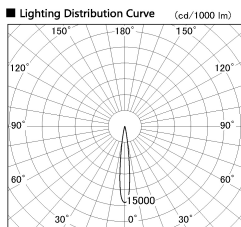

Item no. DD126-2015B9030-LX

Series Name: Cledy versa L-G (DD126-LX)

■ Direct Horizontal Illuminance DD126-2015B9030-LX

φ	Illuminance Angle	Beam Angle	Vertical Illuminance (lx)
210	12°	13°	86400
110			21600
70			9600
45			5400
30			3460
20			2400
15			1760
10			1350

Installation	Recessed mount
Type	High-efficiency Lens type adjustable downlight
Fixture wattage	18.6W
Beam angle	58deg
Color Temp.	3000K
CRI	Ra>90
Luminous	1492 lm
Body	Die-cast aluminum alloy
Body finish	N/A
Trim finish	Black
Reflector finish	N/A
IP Rate	IP20
Light source	COB module
Input Voltage	AC220~240V
Dimming Type	Non-Dimmable
Certificate	CE,CCC
Cut Hole	125mm