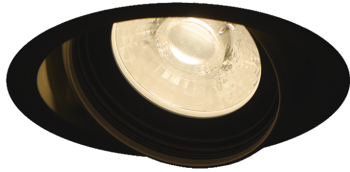

Item no. DD126-2015B9030-LX

Series Name: Cledy versa L-G (DD126-LX)

■ Direct Horizontal Illuminance DD126-2015B9030-LX

φ	Illuminance Angle	Beam Angle	Vertical Illuminance (lx)
210	12°	13°	86400
110			21600
70			9600
45			5400
30			3460
20			2400
15			1760
10			1350

Installation	Recessed mount
Type	High-efficiency Lens type adjustable downlight
Fixture wattage	18.6W
Beam angle	58deg
Color Temp.	3000K
CRI	Ra>90
Luminous	1492 lm
Body	Die-cast aluminum alloy
Body finish	N/A
Trim finish	Black
Reflector finish	N/A
IP Rate	IP20
Light source	COB module
Input Voltage	AC220~240V
Dimming Type	Non-Dimmable
Certificate	CE,CCC
Cut Hole	125mm