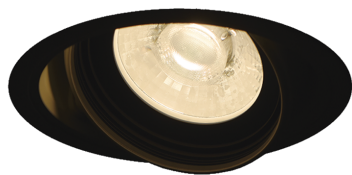

Item no. DD126-2025B9030-LX

Series Name: Cledy versa L-G (DD126-LX)

Installation	Recessed mount
Type	High-efficiency Lens type adjustable downlight
Fixture wattage	18.6W
Beam angle	25deg
Color Temp.	3000K
CRI	Ra>90
Luminous	1569 lm
Body	Die-castaluminumalloy
Body finish	N/A
Trim finish	Black
Reflector finish	N/A
IP Rate	IP20
Light source	COB module
Input Voltage	AC220~240V
Dimming Type	Non-Dimmable
Certificate	CE,CCC
Cut Hole	125mm