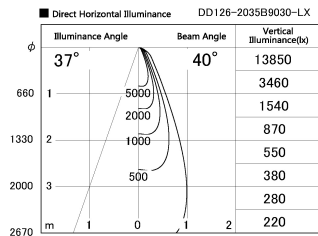

Item no. DD126-2035B9030-LX

Series Name: Cledy versa L-G (DD126-LX)

Installation	Recessed mount
Type	High-efficiency Lens type adjustable downlight
Fixture wattage	18.6W
Beam angle	40deg
Color Temp.	3000K
CRI	Ra>90
Luminous	1603 lm
Body	Die-cast aluminum alloy
Body finish	N/A
Trim finish	Black
Reflector finish	N/A
IP Rate	IP20
Light source	COB module
Input Voltage	AC220~240V
Dimming Type	Non-Dimmable
Certificate	CE,CCC
Cut Hole	125mm