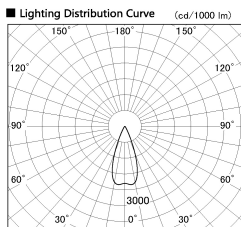

Item no. DD126-2035B9030-LX

Series Name: Cledy versa L-G (DD126-LX)

Installation	Recessed mount
Type	High-efficiency Lens type adjustable downlight
Fixture wattage	18.6W
Beam angle	40deg
Color Temp.	3000K
CRI	Ra>90
Luminous	1603 lm
Body	Die-cast aluminum alloy
Body finish	N/A
Trim finish	Black
Reflector finish	N/A
IP Rate	IP20
Light source	COB module
Input Voltage	AC220~240V
Dimming Type	Non-Dimmable
Certificate	CE,CCC
Cut Hole	125mm