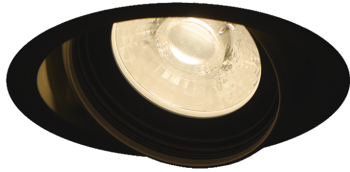

Item no. DD126-2035B9030-LX

Series Name: Cledy versa L-G (DD126-LX)

Installation	Recessed mount
Type	High-efficiency Lens type adjustable downlight
Fixture wattage	18.6W
Beam angle	40deg
Color Temp.	3000K
CRI	Ra>90
Luminous	1603 lm
Body	Die-cast aluminum alloy
Body finish	N/A
Trim finish	Black
Reflector finish	N/A
IP Rate	IP20
Light source	COB module
Input Voltage	AC220~240V
Dimming Type	Non-Dimmable
Certificate	CE,CCC
Cut Hole	125mm