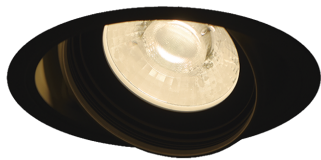

Item no. DD126-1425B9030-LX

Series Name: Cledy versa L-G (DD126-LX)

Installation	Recessed mount
Type	High-efficiency Lens type adjustable downlight
Fixture wattage	14W
Beam angle	26deg
Color Temp.	3000K
CRI	Ra>90
Luminous	1319 lm
Body	Die-cast aluminum alloy
Body finish	N/A
Trim finish	Black
Reflector finish	N/A
IP Rate	IP20
Light source	COB module
Input Voltage	AC220~240V
Dimming Type	Non-Dimmable
Certificate	CE,CCC
Cut Hole	100mm