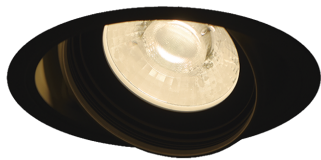

Item no. DD126-1435B9030-LX

Series Name: Cledy versa L-G (DD126-LX)

Installation	Recessed mount
Type	High-efficiency Lens type adjustable downlight
Fixture wattage	14W
Beam angle	38deg
Color Temp.	3000K
CRI	Ra>90
Luminous	1294 lm
Body	Die-cast aluminum alloy
Body finish	N/A
Trim finish	Black
Reflector finish	N/A
IP Rate	IP20
Light source	COB module
Input Voltage	AC220~240V
Dimming Type	Non-Dimmable
Certificate	CE,CCC
Cut Hole	100mm