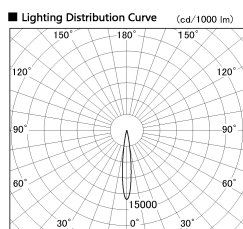

Item no. DD126-0815B9030-LX

Series Name: Cledy versa L-G (DD126-LX)

Installation	Recessed mount
Type	High-efficiency Lens type adjustable downlight
Fixture wattage	7.4W
Beam angle	13deg
Color Temp.	3000K
CRI	Ra>90
Luminous	616 lm
Body	Die-castaluminumalloy
Body finish	N/A
Trim finish	Black
Reflector finish	N/A
IP Rate	IP20
Light source	COB module
Input Voltage	AC220~240V
Dimming Type	Non-Dimmable
Certificate	CE,CCC
Cut Hole	100mm

■ Direct Horizontal Illuminance DD126-0815B9030-LX

φ	Illuminance Angle	Beam Angle	Vertical Illuminance (lx)
13°	13°		32350
1			8090
2			3590
450			2020
2			1290
680			900
3			660
910			510