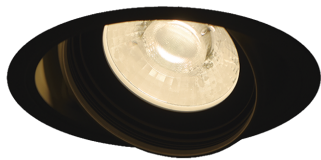

Item no. DD126-0815B9030-LX

Series Name: Cledy versa L-G (DD126-LX)

Installation	Recessed mount
Type	High-efficiency Lens type adjustable downlight
Fixture wattage	7.4W
Beam angle	13deg
Color Temp.	3000K
CRI	Ra>90
Luminous	616 lm
Body	Die-castaluminumalloy
Body finish	N/A
Trim finish	Black
Reflector finish	N/A
IP Rate	IP20
Light source	COB module
Input Voltage	AC220~240V
Dimming Type	Non-Dimmable
Certificate	CE,CCC
Cut Hole	100mm

■ Direct Horizontal Illuminance DD126-0815B9030-LX

φ	Illuminance Angle	Beam Angle	Vertical Illuminance (lx)
13°	13°		32350
1			8090
2			3590
450			2020
2			1290
680			900
3			660
910			510