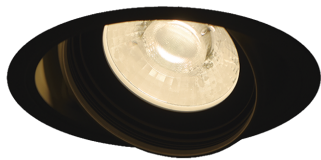

Item no. DD126-0825B9030-LX

Series Name: Cledy versa L-G (DD126-LX)

Installation	Recessed mount
Type	High-efficiency Lens type adjustable downlight
Fixture wattage	7.4W
Beam angle	22deg
Color Temp.	3000K
CRI	Ra>90
Luminous	660 lm
Body	Die-castaluminumalloy
Body finish	N/A
Trim finish	Black
Reflector finish	N/A
IP Rate	IP20
Light source	COB module
Input Voltage	AC220~240V
Dimming Type	Non-Dimmable
Certificate	CE,CCC
Cut Hole	100mm