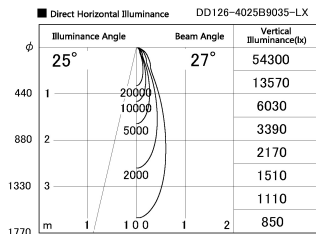

Item no. DD126-4025B9035-LX

Series Name: Cledy versa L-G (DD126-LX)

Installation	Recessed mount
Type	High-efficiency Lens type adjustable downlight
Fixture wattage	38.5W
Beam angle	26deg
Color Temp.	3500K
CRI	Ra>90
Luminous	3764 lm
Body	Die-castaluminumalloy
Body finish	N/A
Trim finish	Black
Reflector finish	N/A
IP Rate	IP20
Light source	COB module
Input Voltage	AC220~240V
Dimming Type	Non-Dimmable
Certificate	CE,CCC
Cut Hole	150mm