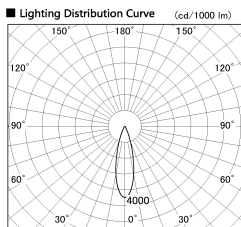

Item no. DD126-4025B9035-LX

Series Name: Cledy versa L-G (DD126-LX)

Installation	Recessed mount
Type	High-efficiency Lens type adjustable downlight
Fixture wattage	38.5W
Beam angle	26deg
Color Temp.	3500K
CRI	Ra>90
Luminous	3764 lm
Body	Die-castaluminumalloy
Body finish	N/A
Trim finish	Black
Reflector finish	N/A
IP Rate	IP20
Light source	COB module
Input Voltage	AC220~240V
Dimming Type	Non-Dimmable
Certificate	CE,CCC
Cut Hole	150mm