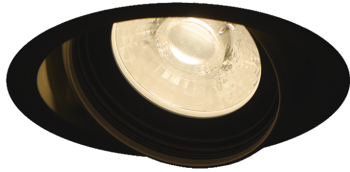

Item no. DD126-4025B9035-LX

Series Name: Cledy versa L-G (DD126-LX)

Installation	Recessed mount
Type	High-efficiency Lens type adjustable downlight
Fixture wattage	38.5W
Beam angle	26deg
Color Temp.	3500K
CRI	Ra>90
Luminous	3764 lm
Body	Die-castaluminumalloy
Body finish	N/A
Trim finish	Black
Reflector finish	N/A
IP Rate	IP20
Light source	COB module
Input Voltage	AC220~240V
Dimming Type	Non-Dimmable
Certificate	CE,CCC
Cut Hole	150mm