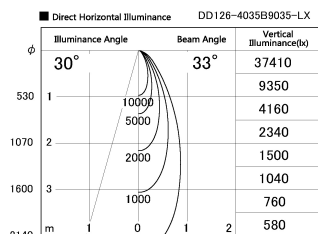

Item no. DD126-4035B9035-LX

Series Name: Cledy versa L-G (DD126-LX)

Installation	Recessed mount
Type	High-efficiency Lens type adjustable downlight
Fixture wattage	38.5W
Beam angle	29deg
Color Temp.	3500K
CRI	Ra>90
Luminous	3927 lm
Body	Die-cast aluminum alloy
Body finish	N/A
Trim finish	Black
Reflector finish	N/A
IP Rate	IP20
Light source	COB module
Input Voltage	AC220~240V
Dimming Type	Non-Dimmable
Certificate	CE,CCC
Cut Hole	150mm