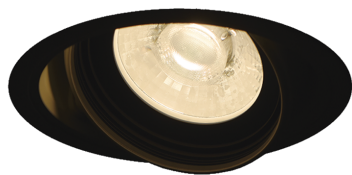

Item no. DD126-4035B9035-LX

Series Name: Cledy versa L-G (DD126-LX)

Installation	Recessed mount
Type	High-efficiency Lens type adjustable downlight
Fixture wattage	38.5W
Beam angle	29deg
Color Temp.	3500K
CRI	Ra>90
Luminous	3927 lm
Body	Die-cast aluminum alloy
Body finish	N/A
Trim finish	Black
Reflector finish	N/A
IP Rate	IP20
Light source	COB module
Input Voltage	AC220~240V
Dimming Type	Non-Dimmable
Certificate	CE,CCC
Cut Hole	150mm