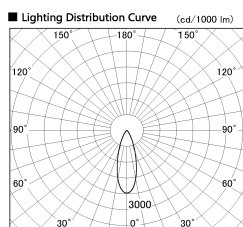

Item no. DD126-4035B9035-LX

Series Name: Cledy versa L-G (DD126-LX)

Installation	Recessed mount
Type	High-efficiency Lens type adjustable downlight
Fixture wattage	38.5W
Beam angle	29deg
Color Temp.	3500K
CRI	Ra>90
Luminous	3927 lm
Body	Die-cast aluminum alloy
Body finish	N/A
Trim finish	Black
Reflector finish	N/A
IP Rate	IP20
Light source	COB module
Input Voltage	AC220~240V
Dimming Type	Non-Dimmable
Certificate	CE,CCC
Cut Hole	150mm