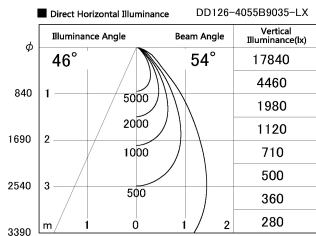

Item no. DD126-4055B9035-LX

Series Name: Cledy versa L-G (DD126-LX)

Installation	Recessed mount
Type	High-efficiency Lens type adjustable downlight
Fixture wattage	38.5W
Beam angle	40deg
Color Temp.	3500K
CRI	Ra>90
Luminous	3774 lm
Body	Die-cast aluminum alloy
Body finish	N/A
Trim finish	Black
Reflector finish	N/A
IP Rate	IP20
Light source	COB module
Input Voltage	AC220~240V
Dimming Type	Non-Dimmable
Certificate	CE,CCC
Cut Hole	150mm