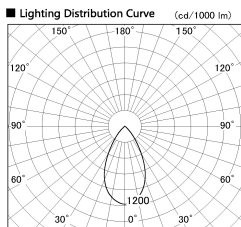

Item no. DD126-4055B9035-LX

Series Name: Cledy versa L-G (DD126-LX)

Installation	Recessed mount
Type	High-efficiency Lens type adjustable downlight
Fixture wattage	38.5W
Beam angle	40deg
Color Temp.	3500K
CRI	Ra>90
Luminous	3774 lm
Body	Die-cast aluminum alloy
Body finish	N/A
Trim finish	Black
Reflector finish	N/A
IP Rate	IP20
Light source	COB module
Input Voltage	AC220~240V
Dimming Type	Non-Dimmable
Certificate	CE,CCC
Cut Hole	150mm