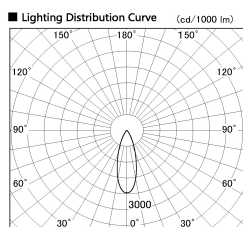

Item no. DD126-3735B9035-LX

Series Name: Cledy versa L-G (DD126-LX)

Installation	Recessed mount
Type	High-efficiency Lens type adjustable downlight
Fixture wattage	35.5W
Beam angle	28deg
Color Temp.	3500K
CRI	Ra>90
Luminous	3711 lm
Body	Die-castaluminumalloy
Body finish	N/A
Trim finish	Black
Reflector finish	N/A
IP Rate	IP20
Light source	COB module
Input Voltage	AC220~240V
Dimming Type	Non-Dimmable
Certificate	CE,CCC
Cut Hole	150mm