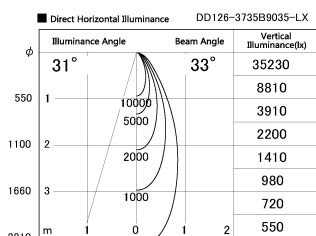

Item no. DD126-3735B9035-LX

Series Name: Cledy versa L-G (DD126-LX)

Installation	Recessed mount
Type	High-efficiency Lens type adjustable downlight
Fixture wattage	35.5W
Beam angle	28deg
Color Temp.	3500K
CRI	Ra>90
Luminous	3711 lm
Body	Die-castaluminumalloy
Body finish	N/A
Trim finish	Black
Reflector finish	N/A
IP Rate	IP20
Light source	COB module
Input Voltage	AC220~240V
Dimming Type	Non-Dimmable
Certificate	CE,CCC
Cut Hole	150mm