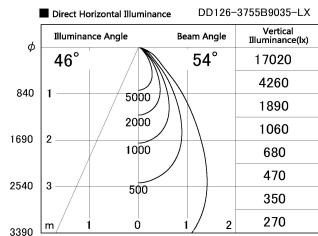

Item no. DD126-3755B9035-LX

Series Name: Cledy versa L-G (DD126-LX)

Installation	Recessed mount
Type	High-efficiency Lens type adjustable downlight
Fixture wattage	35.5W
Beam angle	36deg
Color Temp.	3500K
CRI	Ra>90
Luminous	3606 lm
Body	Die-castaluminumalloy
Body finish	N/A
Trim finish	Black
Reflector finish	N/A
IP Rate	IP20
Light source	COB module
Input Voltage	AC220~240V
Dimming Type	Non-Dimmable
Certificate	CE,CCC
Cut Hole	150mm