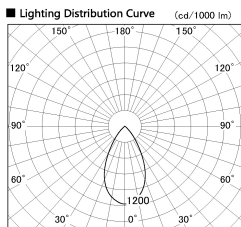

Item no. DD126-3755B9035-LX

Series Name: Cledy versa L-G (DD126-LX)

Installation	Recessed mount
Type	High-efficiency Lens type adjustable downlight
Fixture wattage	35.5W
Beam angle	36deg
Color Temp.	3500K
CRI	Ra>90
Luminous	3606 lm
Body	Die-castaluminumalloy
Body finish	N/A
Trim finish	Black
Reflector finish	N/A
IP Rate	IP20
Light source	COB module
Input Voltage	AC220~240V
Dimming Type	Non-Dimmable
Certificate	CE,CCC
Cut Hole	150mm