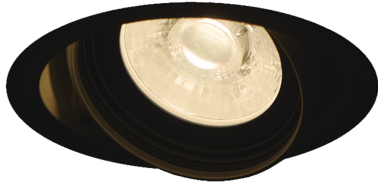

Item no. DD126-3755B9035-LX

Series Name: Cledy versa L-G (DD126-LX)

Installation	Recessed mount
Type	High-efficiency Lens type adjustable downlight
Fixture wattage	35.5W
Beam angle	36deg
Color Temp.	3500K
CRI	Ra>90
Luminous	3606 lm
Body	Die-castaluminumalloy
Body finish	N/A
Trim finish	Black
Reflector finish	N/A
IP Rate	IP20
Light source	COB module
Input Voltage	AC220~240V
Dimming Type	Non-Dimmable
Certificate	CE,CCC
Cut Hole	150mm