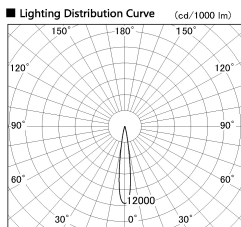

Item no. DD126-3215B9035-LX

Series Name: Cledy versa L-G (DD126-LX)

■ Direct Horizontal Illuminance DD126-3215B9035-LX

φ	Illuminance Angle	Beam Angle	Vertical Illuminance (lx)
	14°	15°	122600
240	50000		30650
	20000		13620
490	10000		7660
	5000		4900
730			3410
			2500
980			1920

Installation	Recessed mount
Type	High-efficiency Lens type adjustable downlight
Fixture wattage	32W
Beam angle	20deg
Color Temp.	3500K
CRI	Ra>90
Luminous	2616 lm
Body	Die-cast aluminum alloy
Body finish	N/A
Trim finish	Black
Reflector finish	N/A
IP Rate	IP20
Light source	COB module
Input Voltage	AC220~240V
Dimming Type	Non-Dimmable
Certificate	CE,CCC
Cut Hole	125mm