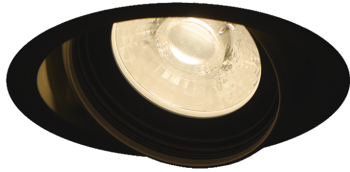

Item no. DD126-3215B9035-LX

Series Name: Cledy versa L-G (DD126-LX)

■ Direct Horizontal Illuminance DD126-3215B9035-LX

φ	Illuminance Angle	Beam Angle	Vertical Illuminance (lx)
	14°	15°	122600
240	50000		30650
	20000		13620
490	10000		7660
	5000		4900
730			3410
			2500
980			1920

Installation	Recessed mount
Type	High-efficiency Lens type adjustable downlight
Fixture wattage	32W
Beam angle	20deg
Color Temp.	3500K
CRI	Ra>90
Luminous	2616 lm
Body	Die-cast aluminum alloy
Body finish	N/A
Trim finish	Black
Reflector finish	N/A
IP Rate	IP20
Light source	COB module
Input Voltage	AC220~240V
Dimming Type	Non-Dimmable
Certificate	CE,CCC
Cut Hole	125mm