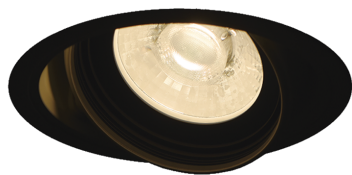

Item no. DD126-3225B9035-LX

Series Name: Cledy versa L-G (DD126-LX)

Installation	Recessed mount
Type	High-efficiency Lens type adjustable downlight
Fixture wattage	32W
Beam angle	55deg
Color Temp.	3500K
CRI	Ra>90
Luminous	2747 lm
Body	Die-castaluminumalloy
Body finish	N/A
Trim finish	Black
Reflector finish	N/A
IP Rate	IP20
Light source	COB module
Input Voltage	AC220~240V
Dimming Type	Non-Dimmable
Certificate	CE,CCC
Cut Hole	125mm