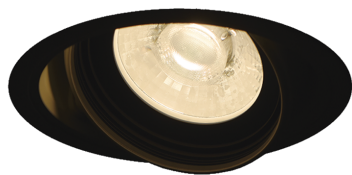

Item no. DD126-3235B9035-LX

Series Name: Cledy versa L-G (DD126-LX)

Installation	Recessed mount
Type	High-efficiency Lens type adjustable downlight
Fixture wattage	32W
Beam angle	59deg
Color Temp.	3500K
CRI	Ra>90
Luminous	2815 lm
Body	Die-cast aluminum alloy
Body finish	N/A
Trim finish	Black
Reflector finish	N/A
IP Rate	IP20
Light source	COB module
Input Voltage	AC220~240V
Dimming Type	Non-Dimmable
Certificate	CE,CCC
Cut Hole	125mm