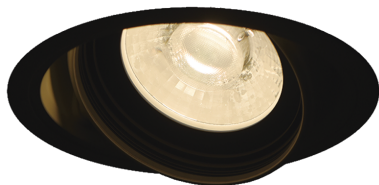

Item no. DD126-2525B9035-LX

Series Name: Cledy versa L-G (DD126-LX)

Installation	Recessed mount
Type	High-efficiency Lens type adjustable downlight
Fixture wattage	24W
Beam angle	59deg
Color Temp.	3500K
CRI	Ra>90
Luminous	2029 lm
Body	Die-castaluminumalloy
Body finish	N/A
Trim finish	Black
Reflector finish	N/A
IP Rate	IP20
Light source	COB module
Input Voltage	AC220~240V
Dimming Type	Non-Dimmable
Certificate	CE,CCC
Cut Hole	125mm

Direct Horizontal Illuminance DD126-2525B9035-LX

φ	Illuminance Angle	Beam Angle	Vertical Illuminance (lx)
400	23°	25°	41580
810			10390
1220			4620
1620			2600
			1660
			1150
			850
			650