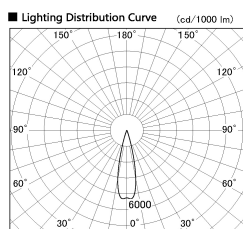

Item no. DD126-2525B9035-LX

Series Name: Cledy versa L-G (DD126-LX)

Installation	Recessed mount
Type	High-efficiency Lens type adjustable downlight
Fixture wattage	24W
Beam angle	59deg
Color Temp.	3500K
CRI	Ra>90
Luminous	2029 lm
Body	Die-castaluminumalloy
Body finish	N/A
Trim finish	Black
Reflector finish	N/A
IP Rate	IP20
Light source	COB module
Input Voltage	AC220~240V
Dimming Type	Non-Dimmable
Certificate	CE,CCC
Cut Hole	125mm

Direct Horizontal Illuminance DD126-2525B9035-LX

φ	Illuminance Angle	Beam Angle	Vertical Illuminance (lx)
400	23°	25°	41580
810			10390
1220			4620
1620			2600
			1660
			1150
			850
			650