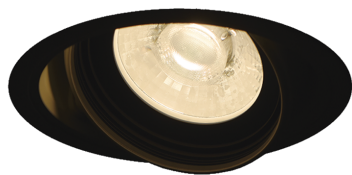

Item no. DD126-2015B9035-LX

Series Name: Cledy versa L-G (DD126-LX)

Installation	Recessed mount
Type	High-efficiency Lens type adjustable downlight
Fixture wattage	18.6W
Beam angle	58deg
Color Temp.	3500K
CRI	Ra>90
Luminous	1552 lm
Body	Die-castaluminumalloy
Body finish	N/A
Trim finish	Black
Reflector finish	N/A
IP Rate	IP20
Light source	COB module
Input Voltage	AC220~240V
Dimming Type	Non-Dimmable
Certificate	CE,CCC
Cut Hole	125mm

■ Direct Horizontal Illuminance DD126-2015B9035-LX

φ	Illuminance Angle	Beam Angle	Vertical Illuminance (lx)
210	12°	13°	89880
110			22470
70			9990
42			5620
21			3600
10.5			2500
5.25			1830
2.625			1400