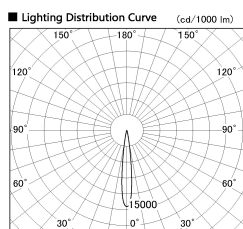

Item no. DD126-2015B9035-LX

Series Name: Cledy versa L-G (DD126-LX)

Installation	Recessed mount
Type	High-efficiency Lens type adjustable downlight
Fixture wattage	18.6W
Beam angle	58deg
Color Temp.	3500K
CRI	Ra>90
Luminous	1552 lm
Body	Die-castaluminumalloy
Body finish	N/A
Trim finish	Black
Reflector finish	N/A
IP Rate	IP20
Light source	COB module
Input Voltage	AC220~240V
Dimming Type	Non-Dimmable
Certificate	CE,CCC
Cut Hole	125mm

■ Direct Horizontal Illuminance DD126-2015B9035-LX

φ	Illuminance Angle	Beam Angle	Vertical Illuminance (lx)
210	12°	13°	89880
110			22470
70			9990
42			5620
21			3600
10.5			2500
5.25			1830
2.625			1400