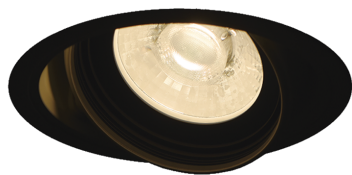

Item no. DD126-2025B9035-LX

Series Name: Cledy versa L-G (DD126-LX)

Installation	Recessed mount
Type	High-efficiency Lens type adjustable downlight
Fixture wattage	18.6W
Beam angle	25deg
Color Temp.	3500K
CRI	Ra>90
Luminous	1632 lm
Body	Die-castaluminumalloy
Body finish	N/A
Trim finish	Black
Reflector finish	N/A
IP Rate	IP20
Light source	COB module
Input Voltage	AC220~240V
Dimming Type	Non-Dimmable
Certificate	CE,CCC
Cut Hole	125mm