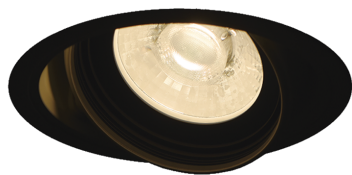

Item no. DD126-2055B9035-LX

Series Name: Cledy versa L-G (DD126-LX)

Installation	Recessed mount
Type	High-efficiency Lens type adjustable downlight
Fixture wattage	18.6W
Beam angle	57deg
Color Temp.	3500K
CRI	Ra>90
Luminous	1607 lm
Body	Die-cast aluminum alloy
Body finish	N/A
Trim finish	Black
Reflector finish	N/A
IP Rate	IP20
Light source	COB module
Input Voltage	AC220~240V
Dimming Type	Non-Dimmable
Certificate	CE,CCC
Cut Hole	125mm