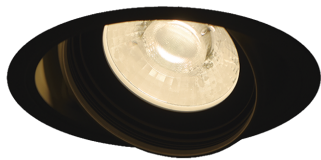

Item no. DD126-1415B9035-LX

Series Name: Cledy versa L-G (DD126-LX)

Installation	Recessed mount
Type	High-efficiency Lens type adjustable downlight
Fixture wattage	14W
Beam angle	20deg
Color Temp.	3500K
CRI	Ra>90
Luminous	1284 lm
Body	Die-cast aluminum alloy
Body finish	N/A
Trim finish	Black
Reflector finish	N/A
IP Rate	IP20
Light source	COB module
Input Voltage	AC220~240V
Dimming Type	Non-Dimmable
Certificate	CE,CCC
Cut Hole	100mm

■ Direct Horizontal Illuminance DD126-1415B9035-LX

φ	Illuminance Angle	Beam Angle	Vertical Illuminance (lx)
350	20°	20°	33820
700	10000		8450
1050	5000		3760
1410	2000		2110
	1000		1350
	500		940
	200		690
	100		530