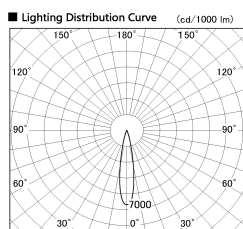

Item no. DD126-1415B9035-LX

Series Name: Cledy versa L-G (DD126-LX)

Installation	Recessed mount
Type	High-efficiency Lens type adjustable downlight
Fixture wattage	14W
Beam angle	20deg
Color Temp.	3500K
CRI	Ra>90
Luminous	1284 lm
Body	Die-cast aluminum alloy
Body finish	N/A
Trim finish	Black
Reflector finish	N/A
IP Rate	IP20
Light source	COB module
Input Voltage	AC220~240V
Dimming Type	Non-Dimmable
Certificate	CE,CCC
Cut Hole	100mm

■ Direct Horizontal Illuminance DD126-1415B9035-LX

φ	Illuminance Angle	Beam Angle	Vertical Illuminance (lx)
350	20°	20°	33820
700	10000		8450
1050	5000		3760
1410	2000		2110
	1000		1350
	500		940
	200		690
	100		530