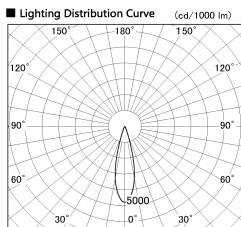

Item no. DD126-1425B9035-LX

Series Name: Cledy versa L-G (DD126-LX)

Installation	Recessed mount
Type	High-efficiency Lens type adjustable downlight
Fixture wattage	14W
Beam angle	26deg
Color Temp.	3500K
CRI	Ra>90
Luminous	1372 lm
Body	Die-cast aluminum alloy
Body finish	N/A
Trim finish	Black
Reflector finish	N/A
IP Rate	IP20
Light source	COB module
Input Voltage	AC220~240V
Dimming Type	Non-Dimmable
Certificate	CE,CCC
Cut Hole	100mm