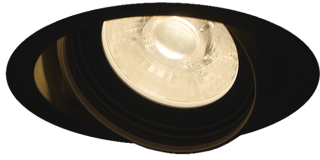

Item no. DD126-1425B9035-LX

Series Name: Cledy versa L-G (DD126-LX)

Installation	Recessed mount
Type	High-efficiency Lens type adjustable downlight
Fixture wattage	14W
Beam angle	26deg
Color Temp.	3500K
CRI	Ra>90
Luminous	1372 lm
Body	Die-cast aluminum alloy
Body finish	N/A
Trim finish	Black
Reflector finish	N/A
IP Rate	IP20
Light source	COB module
Input Voltage	AC220~240V
Dimming Type	Non-Dimmable
Certificate	CE,CCC
Cut Hole	100mm