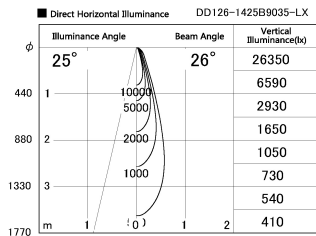

Item no. DD126-1425B9035-LX

Series Name: Cledy versa L-G (DD126-LX)

Installation	Recessed mount
Type	High-efficiency Lens type adjustable downlight
Fixture wattage	14W
Beam angle	26deg
Color Temp.	3500K
CRI	Ra>90
Luminous	1372 lm
Body	Die-cast aluminum alloy
Body finish	N/A
Trim finish	Black
Reflector finish	N/A
IP Rate	IP20
Light source	COB module
Input Voltage	AC220~240V
Dimming Type	Non-Dimmable
Certificate	CE,CCC
Cut Hole	100mm