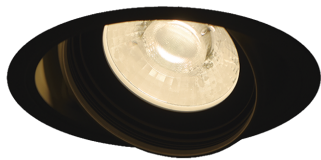

Item no. DD126-1435B9035-LX

Series Name: Cledy versa L-G (DD126-LX)

Installation	Recessed mount
Type	High-efficiency Lens type adjustable downlight
Fixture wattage	14W
Beam angle	38deg
Color Temp.	3500K
CRI	Ra>90
Luminous	1346 lm
Body	Die-cast aluminum alloy
Body finish	N/A
Trim finish	Black
Reflector finish	N/A
IP Rate	IP20
Light source	COB module
Input Voltage	AC220~240V
Dimming Type	Non-Dimmable
Certificate	CE,CCC
Cut Hole	100mm