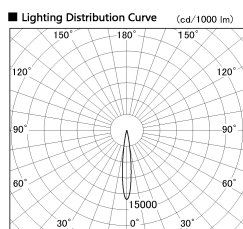

Item no. DD126-0815B9035-LX

Series Name: Cledy versa L-G (DD126-LX)

Installation	Recessed mount
Type	High-efficiency Lens type adjustable downlight
Fixture wattage	7.4W
Beam angle	13deg
Color Temp.	3500K
CRI	Ra>90
Luminous	641 lm
Body	Die-castaluminumalloy
Body finish	N/A
Trim finish	Black
Reflector finish	N/A
IP Rate	IP20
Light source	COB module
Input Voltage	AC220~240V
Dimming Type	Non-Dimmable
Certificate	CE,CCC
Cut Hole	100mm

■ Direct Horizontal Illuminance DD126-0815B9035-LX

φ	Illuminance Angle	Beam Angle	Vertical Illuminance (lx)
1	13°	13°	33660
2			8410
3			3740
4			2100
5			1350
6			930
7			690
8			530