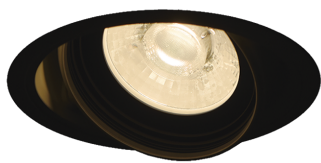

Item no. DD126-0815B9035-LX

Series Name: Cledy versa L-G (DD126-LX)

Installation	Recessed mount
Type	High-efficiency Lens type adjustable downlight
Fixture wattage	7.4W
Beam angle	13deg
Color Temp.	3500K
CRI	Ra>90
Luminous	641 lm
Body	Die-castaluminumalloy
Body finish	N/A
Trim finish	Black
Reflector finish	N/A
IP Rate	IP20
Light source	COB module
Input Voltage	AC220~240V
Dimming Type	Non-Dimmable
Certificate	CE,CCC
Cut Hole	100mm

■ Direct Horizontal Illuminance DD126-0815B9035-LX

φ	Illuminance Angle	Beam Angle	Vertical Illuminance (lx)
1	13°	13°	33660
2			8410
3			3740
4			2100
5			1350
6			930
7			690
8			530