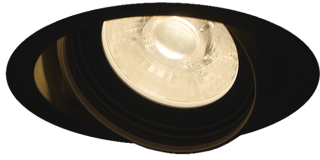

Item no. DD126-0825B9035-LX

Series Name: Cledy versa L-G (DD126-LX)

■ Direct Horizontal Illuminance DD126-0825B9035-LX

φ	Illuminance Angle	Beam Angle	Vertical Illuminance (fc)
370	21°	22°	17980
740			4500
1110			2000
1480			1120
			720
			500
			370
			280

Installation	Recessed mount
Type	High-efficiency Lens type adjustable downlight
Fixture wattage	7.4W
Beam angle	22deg
Color Temp.	3500K
CRI	Ra>90
Luminous	686 lm
Body	Die-cast aluminum alloy
Body finish	N/A
Trim finish	Black
Reflector finish	N/A
IP Rate	IP20
Light source	COB module
Input Voltage	AC220~240V
Dimming Type	Non-Dimmable
Certificate	CE,CCC
Cut Hole	100mm