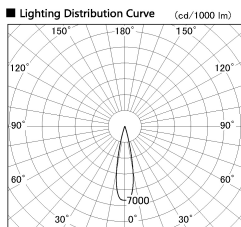

Item no. DD126-0825B9035-LX

Series Name: Cledy versa L-G (DD126-LX)

■ Direct Horizontal Illuminance DD126-0825B9035-LX

φ	Illuminance Angle	Beam Angle	Vertical Illuminance (fc)
370	21°	22°	17980
740			4500
1110			2000
1480			1120
			720
			500
			370
			280

Installation	Recessed mount
Type	High-efficiency Lens type adjustable downlight
Fixture wattage	7.4W
Beam angle	22deg
Color Temp.	3500K
CRI	Ra>90
Luminous	686 lm
Body	Die-cast aluminum alloy
Body finish	N/A
Trim finish	Black
Reflector finish	N/A
IP Rate	IP20
Light source	COB module
Input Voltage	AC220~240V
Dimming Type	Non-Dimmable
Certificate	CE,CCC
Cut Hole	100mm