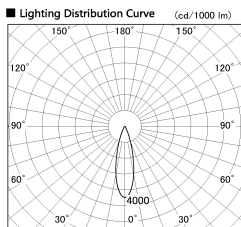

Item no. DD126-4025B9040-LX

Series Name: Cledy versa L-G (DD126-LX)

■ Direct Horizontal Illuminance DD126-4025B9040-LX

φ	Illuminance Angle	Beam Angle	Vertical Illuminance (lx)
440	25°	27°	55340
880			13830
1330			6150
1770			3460
			2210
			1540
			1130
			860

Installation	Recessed mount
Type	High-efficiency Lens type adjustable downlight
Fixture wattage	38.5W
Beam angle	26deg
Color Temp.	4000K
CRI	Ra>90
Luminous	3836 lm
Body	Die-cast aluminum alloy
Body finish	N/A
Trim finish	Black
Reflector finish	N/A
IP Rate	IP20
Light source	COB module
Input Voltage	AC220~240V
Dimming Type	Non-Dimmable
Certificate	CE,CCC
Cut Hole	150mm