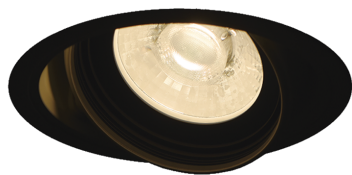

Item no. DD126-4055B9040-LX

Series Name: Cledy versa L-G (DD126-LX)

Installation	Recessed mount
Type	High-efficiency Lens type adjustable downlight
Fixture wattage	38.5W
Beam angle	40deg
Color Temp.	4000K
CRI	Ra>90
Luminous	3847 lm
Body	Die-cast aluminum alloy
Body finish	N/A
Trim finish	Black
Reflector finish	N/A
IP Rate	IP20
Light source	COB module
Input Voltage	AC220~240V
Dimming Type	Non-Dimmable
Certificate	CE,CCC
Cut Hole	150mm