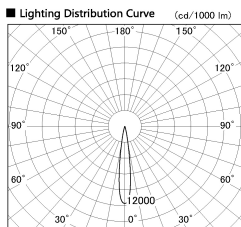

Item no. DD126-3215B9040-LX

Series Name: Cledy versa L-G (DD126-LX)

Installation	Recessed mount
Type	High-efficiency Lens type adjustable downlight
Fixture wattage	32W
Beam angle	20deg
Color Temp.	4000K
CRI	Ra>90
Luminous	2666 lm
Body	Die-cast aluminum alloy
Body finish	N/A
Trim finish	Black
Reflector finish	N/A
IP Rate	IP20
Light source	COB module
Input Voltage	AC220~240V
Dimming Type	Non-Dimmable
Certificate	CE,CCC
Cut Hole	125mm

■ Direct Horizontal Illuminance DD126-3215B9040-LX

φ	Illuminance Angle	Beam Angle	Vertical Illuminance (fc)
1	14°	15°	124940
240	50000		31240
	20000		13880
490	10000		7810
2			5000
730	5000		3470
3			2550
980			1950