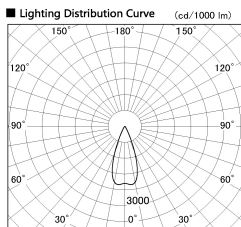

Item no. DD126-2535B9040-LX

Series Name: Cledy versa L-G (DD126-LX)

Installation	Recessed mount
Type	High-efficiency Lens type adjustable downlight
Fixture wattage	24W
Beam angle	19deg
Color Temp.	4000K
CRI	Ra>90
Luminous	2112 lm
Body	Die-cast aluminum alloy
Body finish	N/A
Trim finish	Black
Reflector finish	N/A
IP Rate	IP20
Light source	COB module
Input Voltage	AC220~240V
Dimming Type	Non-Dimmable
Certificate	CE,CCC
Cut Hole	125mm