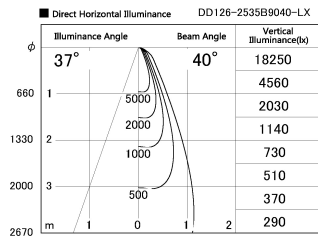

Item no. DD126-2535B9040-LX

Series Name: Cledy versa L-G (DD126-LX)

Installation	Recessed mount
Type	High-efficiency Lens type adjustable downlight
Fixture wattage	24W
Beam angle	19deg
Color Temp.	4000K
CRI	Ra>90
Luminous	2112 lm
Body	Die-cast aluminum alloy
Body finish	N/A
Trim finish	Black
Reflector finish	N/A
IP Rate	IP20
Light source	COB module
Input Voltage	AC220~240V
Dimming Type	Non-Dimmable
Certificate	CE,CCC
Cut Hole	125mm