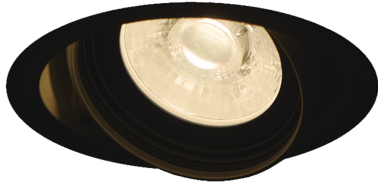

Item no. DD126-2535B9040-LX

Series Name: Cledy versa L-G (DD126-LX)

Installation	Recessed mount
Type	High-efficiency Lens type adjustable downlight
Fixture wattage	24W
Beam angle	19deg
Color Temp.	4000K
CRI	Ra>90
Luminous	2112 lm
Body	Die-cast aluminum alloy
Body finish	N/A
Trim finish	Black
Reflector finish	N/A
IP Rate	IP20
Light source	COB module
Input Voltage	AC220~240V
Dimming Type	Non-Dimmable
Certificate	CE,CCC
Cut Hole	125mm