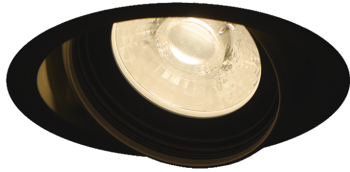

Item no. DD126-2015B9040-LX

Series Name: Cledy versa L-G (DD126-LX)

■ Direct Horizontal Illuminance DD126-2015B9040-LX

φ	Illuminance Angle	Beam Angle	Vertical Illuminance (lx)
210	12°	13°	91620
210			22900
420			10180
420			5730
630			3660
630			2540
840			1870
840			1430

Installation	Recessed mount
Type	High-efficiency Lens type adjustable downlight
Fixture wattage	18.6W
Beam angle	58deg
Color Temp.	4000K
CRI	Ra>90
Luminous	1582 lm
Body	Die-cast aluminum alloy
Body finish	N/A
Trim finish	Black
Reflector finish	N/A
IP Rate	IP20
Light source	COB module
Input Voltage	AC220~240V
Dimming Type	Non-Dimmable
Certificate	CE,CCC
Cut Hole	125mm