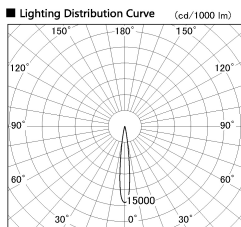

Item no. DD126-2015B9040-LX

Series Name: Cledy versa L-G (DD126-LX)

■ Direct Horizontal Illuminance DD126-2015B9040-LX

φ	Illuminance Angle	Beam Angle	Vertical Illuminance (lx)
210	12°	13°	91620
210			22900
420			10180
420			5730
630			3660
630			2540
840			1870
840			1430

Installation	Recessed mount
Type	High-efficiency Lens type adjustable downlight
Fixture wattage	18.6W
Beam angle	58deg
Color Temp.	4000K
CRI	Ra>90
Luminous	1582 lm
Body	Die-cast aluminum alloy
Body finish	N/A
Trim finish	Black
Reflector finish	N/A
IP Rate	IP20
Light source	COB module
Input Voltage	AC220~240V
Dimming Type	Non-Dimmable
Certificate	CE,CCC
Cut Hole	125mm