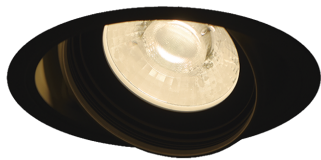

Item no. DD126-1435B9040-LX

Series Name: Cledy versa L-G (DD126-LX)

Installation	Recessed mount
Type	High-efficiency Lens type adjustable downlight
Fixture wattage	14W
Beam angle	38deg
Color Temp.	4000K
CRI	Ra>90
Luminous	1372 lm
Body	Die-castaluminumalloy
Body finish	N/A
Trim finish	Black
Reflector finish	N/A
IP Rate	IP20
Light source	COB module
Input Voltage	AC220~240V
Dimming Type	Non-Dimmable
Certificate	CE,CCC
Cut Hole	100mm