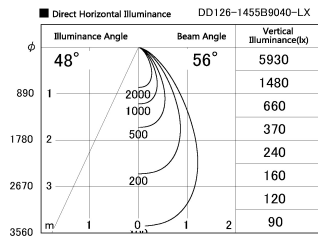

Item no. DD126-1455B9040-LX

Series Name: Cledy versa L-G (DD126-LX)

Installation	Recessed mount
Type	High-efficiency Lens type adjustable downlight
Fixture wattage	14W
Beam angle	56deg
Color Temp.	4000K
CRI	Ra>90
Luminous	1358 lm
Body	Die-cast aluminum alloy
Body finish	N/A
Trim finish	Black
Reflector finish	N/A
IP Rate	IP20
Light source	COB module
Input Voltage	AC220~240V
Dimming Type	Non-Dimmable
Certificate	CE,CCC
Cut Hole	100mm