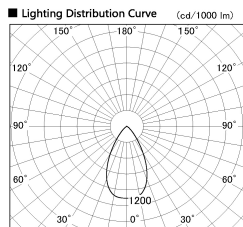

Item no. DD126-1455B9040-LX

Series Name: Cledy versa L-G (DD126-LX)

Installation	Recessed mount
Type	High-efficiency Lens type adjustable downlight
Fixture wattage	14W
Beam angle	56deg
Color Temp.	4000K
CRI	Ra>90
Luminous	1358 lm
Body	Die-cast aluminum alloy
Body finish	N/A
Trim finish	Black
Reflector finish	N/A
IP Rate	IP20
Light source	COB module
Input Voltage	AC220~240V
Dimming Type	Non-Dimmable
Certificate	CE,CCC
Cut Hole	100mm