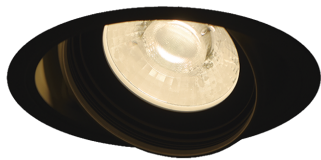

Item no. DD126-0815B9040-LX

Series Name: Cledy versa L-G (DD126-LX)

■ Direct Horizontal Illuminance DD126-0815B9040-LX

φ	Illuminance Angle	Beam Angle	Vertical Illuminance (lx)
13°	13°	13°	34290
1	10000		8570
2	5000		3810
450	2000		2140
680	1000		1370
910	500		950
1	0	1	700
2	0	2	540

Installation	Recessed mount
Type	High-efficiency Lens type adjustable downlight
Fixture wattage	7.4W
Beam angle	13deg
Color Temp.	4000K
CRI	Ra>90
Luminous	653 lm
Body	Die-castaluminumalloy
Body finish	N/A
Trim finish	Black
Reflector finish	N/A
IP Rate	IP20
Light source	COB module
Input Voltage	AC220~240V
Dimming Type	Non-Dimmable
Certificate	CE,CCC
Cut Hole	100mm