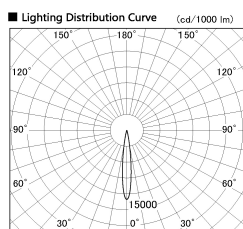

Item no. DD126-0815B9040-LX

Series Name: Cledy versa L-G (DD126-LX)

■ Direct Horizontal Illuminance DD126-0815B9040-LX

φ	Illuminance Angle	Beam Angle	Vertical Illuminance (lx)
13°	13°	13°	34290
1	10000		8570
2	5000		3810
450	2000		2140
680	1000		1370
910	500		950
1	0	1	700
2	0	2	540

Installation	Recessed mount
Type	High-efficiency Lens type adjustable downlight
Fixture wattage	7.4W
Beam angle	13deg
Color Temp.	4000K
CRI	Ra>90
Luminous	653 lm
Body	Die-castaluminumalloy
Body finish	N/A
Trim finish	Black
Reflector finish	N/A
IP Rate	IP20
Light source	COB module
Input Voltage	AC220~240V
Dimming Type	Non-Dimmable
Certificate	CE,CCC
Cut Hole	100mm