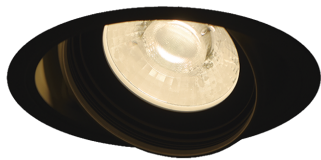

Item no. DD126-0825B9040-LX

Series Name: Cledy versa L-G (DD126-LX)

Installation	Recessed mount
Type	High-efficiency Lens type adjustable downlight
Fixture wattage	7.4W
Beam angle	22deg
Color Temp.	4000K
CRI	Ra>90
Luminous	700 lm
Body	Die-castaluminumalloy
Body finish	N/A
Trim finish	Black
Reflector finish	N/A
IP Rate	IP20
Light source	COB module
Input Voltage	AC220~240V
Dimming Type	Non-Dimmable
Certificate	CE,CCC
Cut Hole	100mm