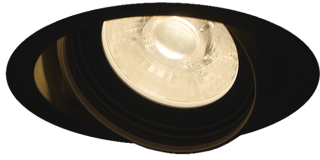

Item no. DD126-0855B9040-LX

Series Name: Cledy versa L-G (DD126-LX)

Installation	Recessed mount
Type	High-efficiency Lens type adjustable downlight
Fixture wattage	7.4W
Beam angle	57deg
Color Temp.	4000K
CRI	Ra>90
Luminous	675 lm
Body	Die-cast aluminum alloy
Body finish	N/A
Trim finish	Black
Reflector finish	N/A
IP Rate	IP20
Light source	COB module
Input Voltage	AC220~240V
Dimming Type	Non-Dimmable
Certificate	CE,CCC
Cut Hole	100mm