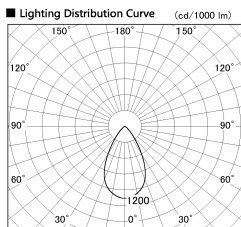

Item no. DD126-0855B9040-LX

Series Name: Cledy versa L-G (DD126-LX)

Installation	Recessed mount
Type	High-efficiency Lens type adjustable downlight
Fixture wattage	7.4W
Beam angle	57deg
Color Temp.	4000K
CRI	Ra>90
Luminous	675 lm
Body	Die-cast aluminum alloy
Body finish	N/A
Trim finish	Black
Reflector finish	N/A
IP Rate	IP20
Light source	COB module
Input Voltage	AC220~240V
Dimming Type	Non-Dimmable
Certificate	CE,CCC
Cut Hole	100mm