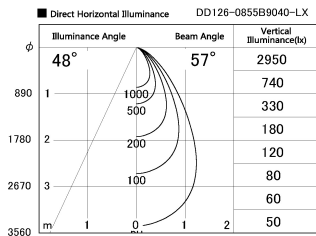

Item no. DD126-0855B9040-LX

Series Name: Cledy versa L-G (DD126-LX)

Installation	Recessed mount
Type	High-efficiency Lens type adjustable downlight
Fixture wattage	7.4W
Beam angle	57deg
Color Temp.	4000K
CRI	Ra>90
Luminous	675 lm
Body	Die-cast aluminum alloy
Body finish	N/A
Trim finish	Black
Reflector finish	N/A
IP Rate	IP20
Light source	COB module
Input Voltage	AC220~240V
Dimming Type	Non-Dimmable
Certificate	CE,CCC
Cut Hole	100mm