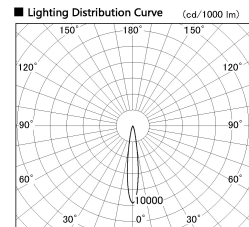

Item no. DD126-4015MW9027-LX

Series Name: Cledy versa L-G  
(DD126\_AG-LX)

Installation	Recessed mount
Type	Lens type adjustable downlight : Antiglare type
Fixture wattage	38.5W
Beam angle	15deg
Color Temp.	2700K
CRI	Ra>90
Luminous	3036 lm
Body	Die-castaluminumalloy
Body finish	N/A
Trim finish	White
Reflector finish	Mirror
IP Rate	IP20
Light source	COB module
Input Voltage	AC220~240V
Dimming Type	Non-Dimmable
Certificate	CE,CCC
Cut Hole	150mm