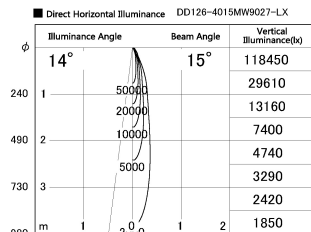

Item no. DD126-4015MW9027-LX

Series Name: Cledy versa L-G  
(DD126\_AG-LX)

Installation	Recessed mount
Type	Lens type adjustable downlight : Antiglare type
Fixture wattage	38.5W
Beam angle	15deg
Color Temp.	2700K
CRI	Ra>90
Luminous	3036 lm
Body	Die-castaluminumalloy
Body finish	N/A
Trim finish	White
Reflector finish	Mirror
IP Rate	IP20
Light source	COB module
Input Voltage	AC220~240V
Dimming Type	Non-Dimmable
Certificate	CE,CCC
Cut Hole	150mm