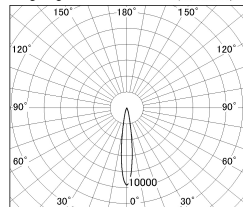

Installation	Recessed mount
Type	Lens type adjustable downlight : Antiglare type
Fixture wattage	38.5W
Beam angle	15deg
Color Temp.	2700K
CRI	Ra>90
Luminous	3036 lm
Body	Die-castaluminumalloy
Body finish	N/A
Trim finish	White
Reflector finish	Mirror
IP Rate	IP20
Light source	COB module
Input Voltage	AC220~240V
Dimming Type	Non-Dimmable
Certificate	CE,CCC
Cut Hole	150mm

■ Lighting Distribution Curve (cd/1000 lm)

φ	Illuminance Angle		Vertical Illuminance(lx)
	14°	15°	
240	5000	2000	118450
490	10000	5000	29610
730			13160
980			7400
			4740
			3290
			2420
			1850