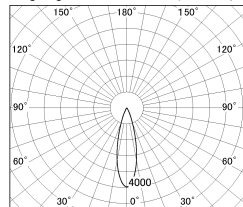

Installation	Recessed mount
Type	Lens type adjustable downlight : Antiglare type
Fixture wattage	38.5W
Beam angle	27deg
Color Temp.	2700K
CRI	Ra>90
Luminous	3214 lm
Body	Die-castaluminumalloy
Body finish	N/A
Trim finish	White
Reflector finish	Mirror
IP Rate	IP20
Light source	COB module
Input Voltage	AC220~240V
Dimming Type	Non-Dimmable
Certificate	CE,CCC
Cut Hole	150mm

■ Lighting Distribution Curve (cd/1000 lm)

Illuminance Angle	Beam Angle	Vertical Illuminance(lx)
25°	27°	51270
		12820
440	1	5700
880	2	3200
1330	3	2050
1770	m	1420
		1050
		800