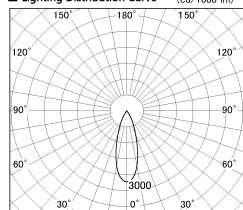

Installation	Recessed mount
Type	Lens type adjustable downlight : Antiglare type
Fixture wattage	38.5W
Beam angle	32deg
Color Temp.	2700K
CRI	Ra>90
Luminous	3159 lm
Body	Die-castaluminumalloy
Body finish	N/A
Trim finish	White
Reflector finish	Mirror
IP Rate	IP20
Light source	COB module
Input Voltage	AC220~240V
Dimming Type	Non-Dimmable
Certificate	CE,CCC
Cut Hole	150mm

■ Lighting Distribution Curve (cd/1000 lm)