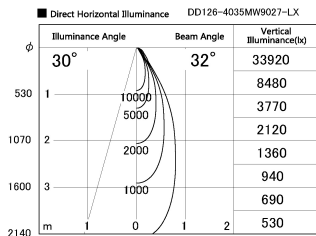

Item no. DD126-4035MW9027-LX

Series Name: Cledy versa L-G
(DD126_AG-LX)

Installation	Recessed mount
Type	Lens type adjustable downlight : Antiglare type
Fixture wattage	38.5W
Beam angle	32deg
Color Temp.	2700K
CRI	Ra>90
Luminous	3159 lm
Body	Die-castaluminumalloy
Body finish	N/A
Trim finish	White
Reflector finish	Mirror
IP Rate	IP20
Light source	COB module
Input Voltage	AC220~240V
Dimming Type	Non-Dimmable
Certificate	CE,CCC
Cut Hole	150mm