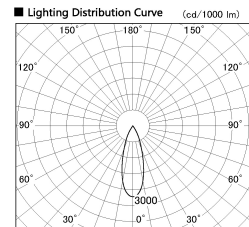

Item no. DD126-4035MW9027-LX

Series Name: Cledy versa L-G
(DD126_AG-LX)

Installation	Recessed mount
Type	Lens type adjustable downlight : Antiglare type
Fixture wattage	38.5W
Beam angle	32deg
Color Temp.	2700K
CRI	Ra>90
Luminous	3159 lm
Body	Die-castaluminumalloy
Body finish	N/A
Trim finish	White
Reflector finish	Mirror
IP Rate	IP20
Light source	COB module
Input Voltage	AC220~240V
Dimming Type	Non-Dimmable
Certificate	CE,CCC
Cut Hole	150mm