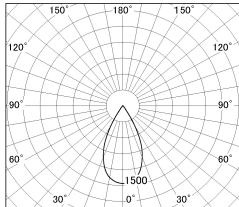

Installation	Recessed mount
Type	Lens type adjustable downlight : Antiglare type
Fixture wattage	38.5W
Beam angle	51deg
Color Temp.	2700K
CRI	Ra>90
Luminous	2724 lm
Body	Die-castaluminumalloy
Body finish	N/A
Trim finish	White
Reflector finish	Mirror
IP Rate	IP20
Light source	COB module
Input Voltage	AC220~240V
Dimming Type	Non-Dimmable
Certificate	CE,CCC
Cut Hole	150mm

■ Lighting Distribution Curve (cd/1000 lm)