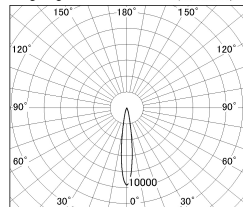

Installation	Recessed mount
Type	Lens type adjustable downlight : Antiglare type
Fixture wattage	35.5W
Beam angle	15deg
Color Temp.	2700K
CRI	Ra>90
Luminous	2899 lm
Body	Die-castaluminumalloy
Body finish	N/A
Trim finish	White
Reflector finish	Mirror
IP Rate	IP20
Light source	COB module
Input Voltage	AC220~240V
Dimming Type	Non-Dimmable
Certificate	CE,CCC
Cut Hole	150mm

■ Lighting Distribution Curve (cd/1000 lm)

φ	Illuminance Angle	Beam Angle	Vertical Illuminance(lx)
	14°	15°	113100
240	5000		28280
1	20000		12570
490	10000		7070
2	5000		4520
730			3140
3			2310
980			1770
m	2.0	2