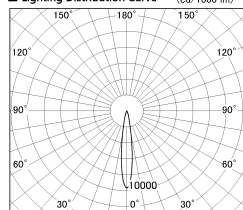

Installation	Recessed mount
Type	Lens type adjustable downlight : Antiglare type
Fixture wattage	35.5W
Beam angle	15deg
Color Temp.	2700K
CRI	Ra>90
Luminous	2899 lm
Body	Die-castaluminumalloy
Body finish	N/A
Trim finish	White
Reflector finish	Mirror
IP Rate	IP20
Light source	COB module
Input Voltage	AC220~240V
Dimming Type	Non-Dimmable
Certificate	CE,CCC
Cut Hole	150mm

■ Lighting Distribution Curve (cd/1000 lm)

φ	Illuminance Angle	Beam Angle	Vertical Illuminance(lx)
	14°	15°	113100
240			28280
1			12570
	5000		7070
	20000		4520
490			3140
2			2310
	10000		1770
730			
3			
	5000		
980			
m			
	2.0		
		2