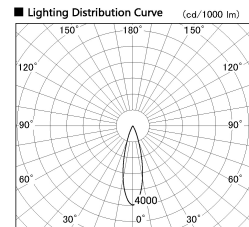

Item no. DD126-3725MW9027-LX

Series Name: Cledy versa L-G  
(DD126\_AG-LX)

Installation	Recessed mount
Type	Lens type adjustable downlight : Antiglare type
Fixture wattage	35.5W
Beam angle	27deg
Color Temp.	2700K
CRI	Ra>90
Luminous	3060 lm
Body	Die-castaluminumalloy
Body finish	N/A
Trim finish	White
Reflector finish	Mirror
IP Rate	IP20
Light source	COB module
Input Voltage	AC220~240V
Dimming Type	Non-Dimmable
Certificate	CE,CCC
Cut Hole	150mm