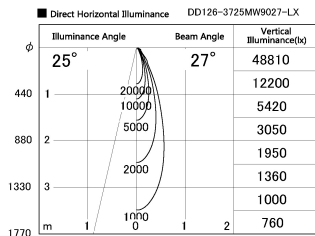

Item no. DD126-3725MW9027-LX

Series Name: Cledy versa L-G  
(DD126\_AG-LX)

Installation	Recessed mount
Type	Lens type adjustable downlight : Antiglare type
Fixture wattage	35.5W
Beam angle	27deg
Color Temp.	2700K
CRI	Ra>90
Luminous	3060 lm
Body	Die-castaluminumalloy
Body finish	N/A
Trim finish	White
Reflector finish	Mirror
IP Rate	IP20
Light source	COB module
Input Voltage	AC220~240V
Dimming Type	Non-Dimmable
Certificate	CE,CCC
Cut Hole	150mm