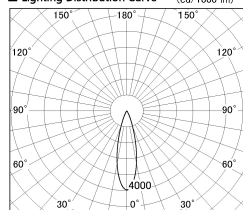

Installation	Recessed mount
Type	Lens type adjustable downlight : Antiglare type
Fixture wattage	35.5W
Beam angle	27deg
Color Temp.	2700K
CRI	Ra>90
Luminous	3060 lm
Body	Die-castaluminumalloy
Body finish	N/A
Trim finish	White
Reflector finish	Mirror
IP Rate	IP20
Light source	COB module
Input Voltage	AC220~240V
Dimming Type	Non-Dimmable
Certificate	CE,CCC
Cut Hole	150mm

■ Lighting Distribution Curve (cd/1000 lm)

Illuminance Angle	Beam Angle	Vertical Illuminance(lx)
25°	27°	48810
440	1	12200
880	2	5420
1330	3	3050
1770	m	1950
		1360
		1000
		760