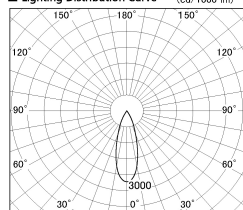

Installation	Recessed mount
Type	Lens type adjustable downlight : Antiglare type
Fixture wattage	35.5W
Beam angle	32deg
Color Temp.	2700K
CRI	Ra>90
Luminous	3000 lm
Body	Die-castaluminumalloy
Body finish	N/A
Trim finish	White
Reflector finish	Mirror
IP Rate	IP20
Light source	COB module
Input Voltage	AC220~240V
Dimming Type	Non-Dimmable
Certificate	CE,CCC
Cut Hole	150mm

■ Lighting Distribution Curve (cd/1000 lm)