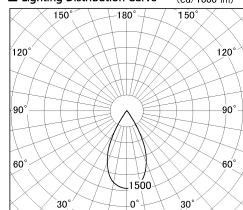

Installation	Recessed mount
Type	Lens type adjustable downlight : Antiglare type
Fixture wattage	35.5W
Beam angle	51deg
Color Temp.	2700K
CRI	Ra>90
Luminous	2595 lm
Body	Die-castaluminumalloy
Body finish	N/A
Trim finish	White
Reflector finish	Mirror
IP Rate	IP20
Light source	COB module
Input Voltage	AC220~240V
Dimming Type	Non-Dimmable
Certificate	CE,CCC
Cut Hole	150mm

■ Lighting Distribution Curve (cd/1000 lm)