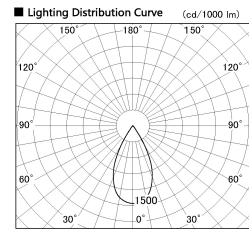

Item no. DD126-3755MW9027-LX

Series Name: Cledy versa L-G
(DD126_AG-LX)

Installation	Recessed mount
Type	Lens type adjustable downlight : Antiglare type
Fixture wattage	35.5W
Beam angle	51deg
Color Temp.	2700K
CRI	Ra>90
Luminous	2595 lm
Body	Die-castaluminumalloy
Body finish	N/A
Trim finish	White
Reflector finish	Mirror
IP Rate	IP20
Light source	COB module
Input Voltage	AC220~240V
Dimming Type	Non-Dimmable
Certificate	CE,CCC
Cut Hole	150mm