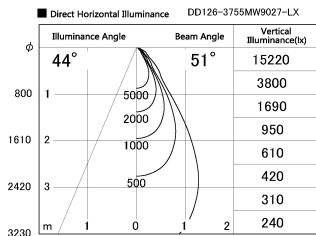

Item no. DD126-3755MW9027-LX

Series Name: Cledy versa L-G
(DD126_AG-LX)

Installation	Recessed mount
Type	Lens type adjustable downlight : Antiglare type
Fixture wattage	35.5W
Beam angle	51deg
Color Temp.	2700K
CRI	Ra>90
Luminous	2595 lm
Body	Die-castaluminumalloy
Body finish	N/A
Trim finish	White
Reflector finish	Mirror
IP Rate	IP20
Light source	COB module
Input Voltage	AC220~240V
Dimming Type	Non-Dimmable
Certificate	CE,CCC
Cut Hole	150mm