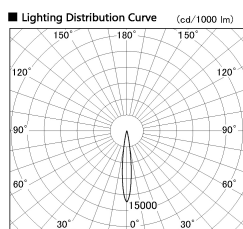

Item no. DD126-2515MW9027-LX

Series Name: Cledy versa L-G
(DD126_AG-LX)

Installation	Recessed mount
Type	Lens type adjustable downlight : Antiglare type
Fixture wattage	24W
Beam angle	14deg
Color Temp.	2700K
CRI	Ra>90
Luminous	1633 lm
Body	Die-castaluminumalloy
Body finish	N/A
Trim finish	White
Reflector finish	Mirror
IP Rate	IP20
Light source	COB module
Input Voltage	AC220~240V
Dimming Type	Non-Dimmable
Certificate	CE,CCC
Cut Hole	125mm

■ Direct Horizontal Illuminance DD126-2515MW9027-LX

Illuminance Angle	Beam Angle	Vertical Illuminance(lx)
13°	14°	87810
220		21950
1		9760
20000		5490
10000		3510
450		2440
2		1790
5000		1370
680		
3		
2000		
910		
m		