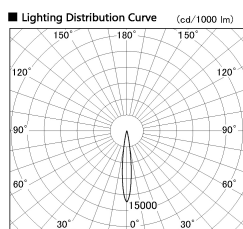

Item no. DD126-2515MW9027-LX

Series Name: Cledy versa L-G
(DD126_AG-LX)

Installation	Recessed mount
Type	Lens type adjustable downlight : Antiglare type
Fixture wattage	24W
Beam angle	14deg
Color Temp.	2700K
CRI	Ra>90
Luminous	1633 lm
Body	Die-castaluminumalloy
Body finish	N/A
Trim finish	White
Reflector finish	Mirror
IP Rate	IP20
Light source	COB module
Input Voltage	AC220~240V
Dimming Type	Non-Dimmable
Certificate	CE,CCC
Cut Hole	125mm

■ Direct Horizontal Illuminance DD126-2515MW9027-LX

φ	Illuminance Angle	Beam Angle	Vertical Illuminance(lx)
220	13°	14°	87810
1			21950
450			9760
2			5490
680			3510
3			2440
910			1790
m	1	0	1370