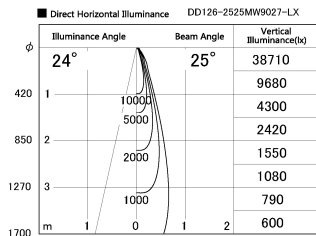

Item no. DD126-2525MW9027-LX

Series Name: Cledy versa L-G
(DD126_AG-LX)

Installation	Recessed mount
Type	Lens type adjustable downlight : Antiglare type
Fixture wattage	24W
Beam angle	25deg
Color Temp.	2700K
CRI	Ra>90
Luminous	1782 lm
Body	Die-castaluminumalloy
Body finish	N/A
Trim finish	White
Reflector finish	Mirror
IP Rate	IP20
Light source	COB module
Input Voltage	AC220~240V
Dimming Type	Non-Dimmable
Certificate	CE,CCC
Cut Hole	125mm