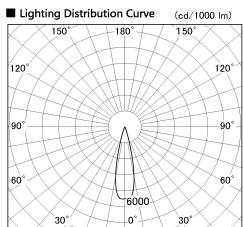

Item no. DD126-2525MW9027-LX

Series Name: Cledy versa L-G
(DD126_AG-LX)

Installation	Recessed mount
Type	Lens type adjustable downlight : Antiglare type
Fixture wattage	24W
Beam angle	25deg
Color Temp.	2700K
CRI	Ra>90
Luminous	1782 lm
Body	Die-castaluminumalloy
Body finish	N/A
Trim finish	White
Reflector finish	Mirror
IP Rate	IP20
Light source	COB module
Input Voltage	AC220~240V
Dimming Type	Non-Dimmable
Certificate	CE,CCC
Cut Hole	125mm